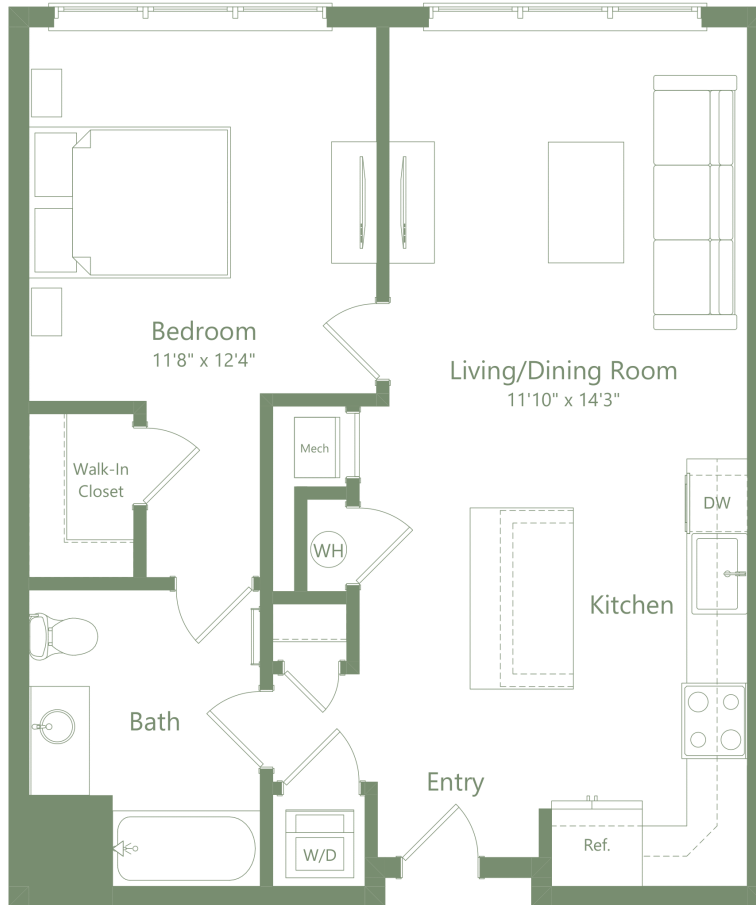

# A1

1 BED / 1 BATH

# 733 - 758

SQ. FT.

**ENCLAVE  
AT RARITAN**

308 NJ - 31 | Flemington, NJ 08822

[www.enclaveatraritan.com](http://www.enclaveatraritan.com)

*\* Pricing and availability are subject to change. Rent is based on monthly frequency. Additional fees may apply, such as but not limited to package delivery, trash, water, amenities, etc.*

*\*\* Floorplans are artist's rendering. All dimensions are approximate. Actual product and specifications may vary in dimension or detail. Not all features are available in every apartment. Please see a representative for details.*