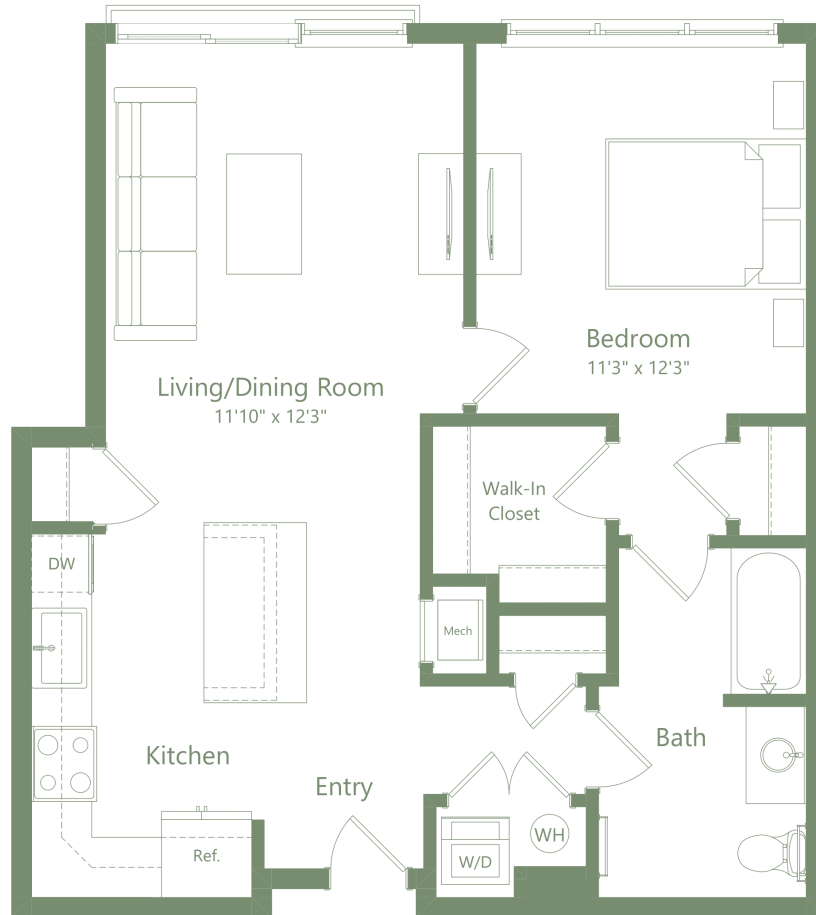

# A4

1 BED / 1 BATH

# 760

SQ. FT.

**ENCLAVE  
AT RARITAN**

308 NJ - 31 | Flemington, NJ 08822

[www.enclaveatraritan.com](http://www.enclaveatraritan.com)

*\* Pricing and availability are subject to change. Rent is based on monthly frequency. Additional fees may apply, such as but not limited to package delivery, trash, water, amenities, etc.*

*\*\* Floorplans are artist's rendering. All dimensions are approximate. Actual product and specifications may vary in dimension or detail. Not all features are available in every apartment. Please see a representative for details.*