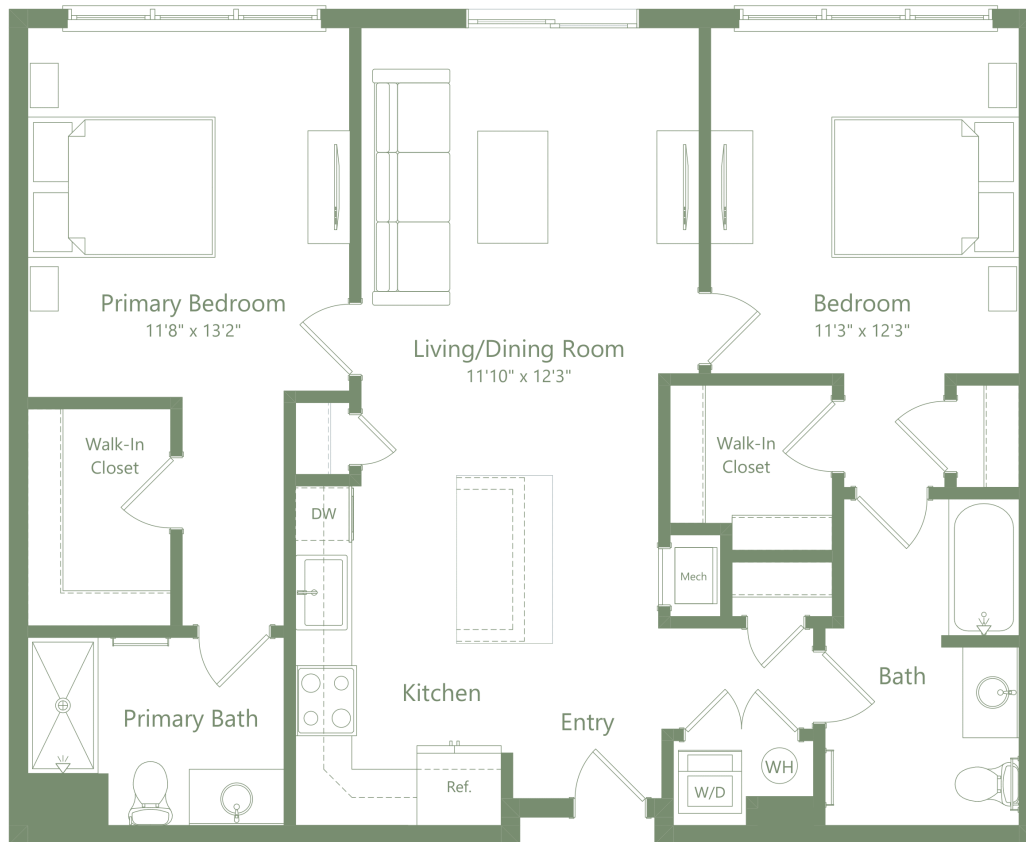

B1

1073-1165

2 BED / 2 BATH

SQ. FT.

**ENCLAVE
AT RARITAN**

308 NJ - 31 | Flemington, NJ 08822

www.enclaveatraritan.com

** Pricing and availability are subject to change. Rent is based on monthly frequency. Additional fees may apply, such as but not limited to package delivery, trash, water, amenities, etc.*

*** Floorplans are artist's rendering. All dimensions are approximate. Actual product and specifications may vary in dimension or detail. Not all features are available in every apartment. Please see a representative for details.*