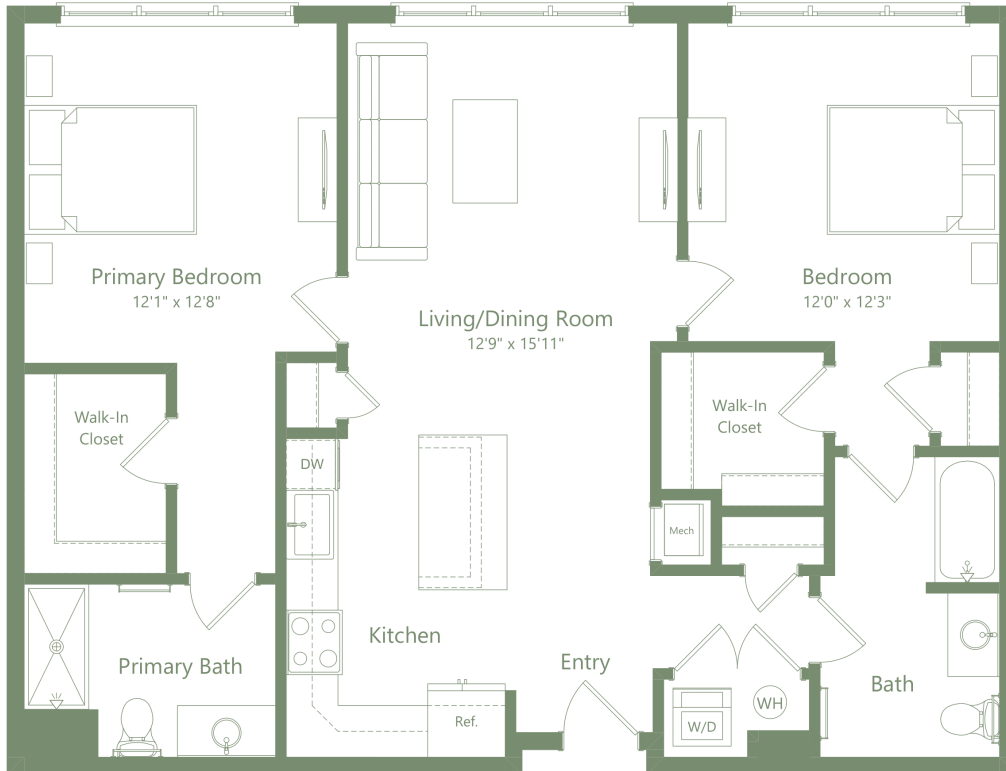

B2

2 BED / 2 BATH

1147-1161

SQ. FT.

**ENCLAVE
AT RARITAN**

308 NJ - 31 | Flemington, NJ 08822

www.enclaveatraritan.com

** Pricing and availability are subject to change. Rent is based on monthly frequency. Additional fees may apply, such as but not limited to package delivery, trash, water, amenities, etc.*

*** Floorplans are artist's rendering. All dimensions are approximate. Actual product and specifications may vary in dimension or detail. Not all features are available in every apartment. Please see a representative for details.*