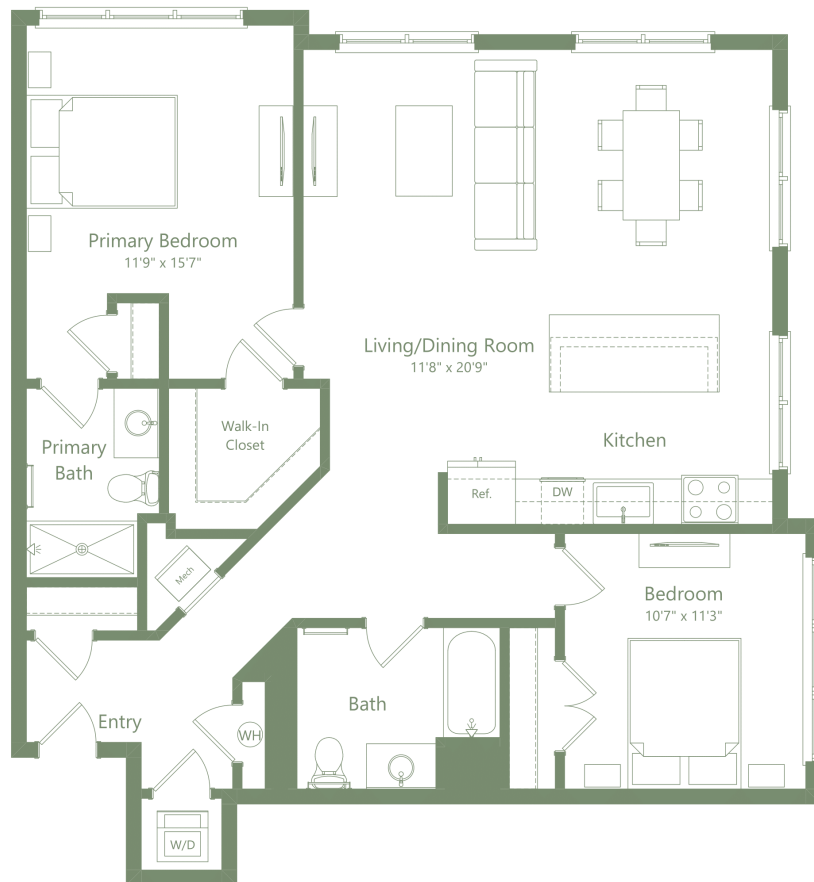

B4

2 BED / 2 BATH

1176

SQ. FT.

**ENCLAVE
AT RARITAN**

308 NJ - 31 | Flemington, NJ 08822

www.enclaveatraritan.com

** Pricing and availability are subject to change. Rent is based on monthly frequency. Additional fees may apply, such as but not limited to package delivery, trash, water, amenities, etc.*

*** Floorplans are artist's rendering. All dimensions are approximate. Actual product and specifications may vary in dimension or detail. Not all features are available in every apartment. Please see a representative for details.*