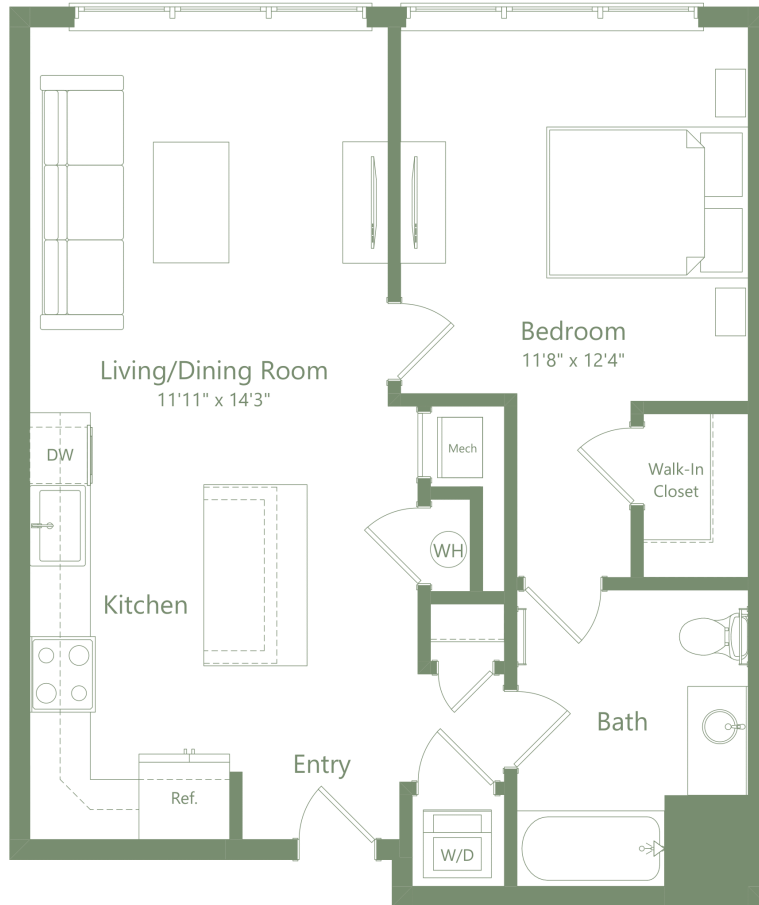

A3

1 BED / 1 BATH

726-749

SQ. FT.

**ENCLAVE
AT RARITAN**

308 NJ - 31 | Flemington, NJ 08822

www.enclaveatraritan.com

** Pricing and availability are subject to change. Rent is based on monthly frequency. Additional fees may apply, such as but not limited to package delivery, trash, water, amenities, etc.*

*** Floorplans are artist's rendering. All dimensions are approximate. Actual product and specifications may vary in dimension or detail. Not all features are available in every apartment. Please see a representative for details.*