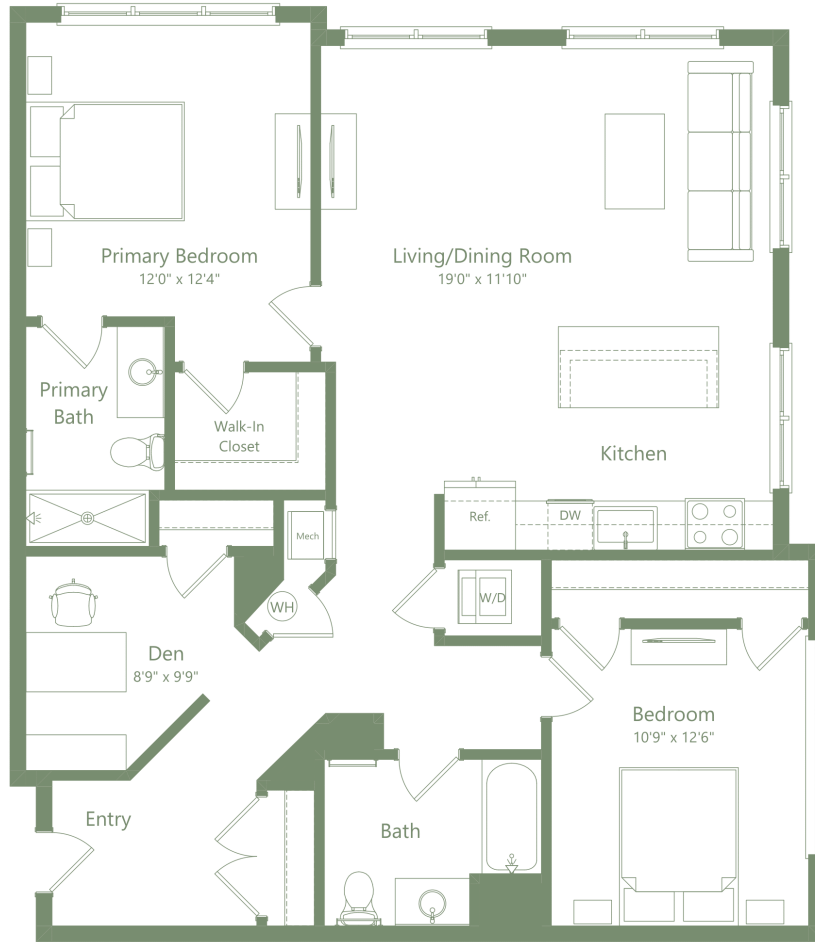

B8

2 BED / 2 BATH | DEN

1273

SQ. FT.

**ENCLAVE
AT RARITAN**

308 NJ - 31 | Flemington, NJ 08822

www.enclaveatraritan.com

** Pricing and availability are subject to change. Rent is based on monthly frequency. Additional fees may apply, such as but not limited to package delivery, trash, water, amenities, etc.*

*** Floorplans are artist's rendering. All dimensions are approximate. Actual product and specifications may vary in dimension or detail. Not all features are available in every apartment. Please see a representative for details.*